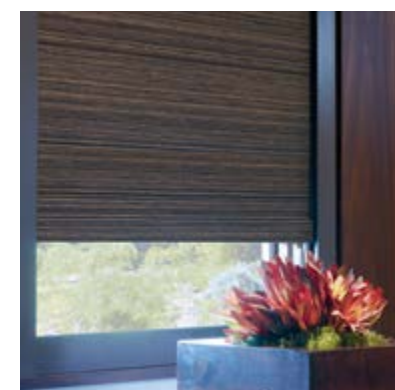

Designer Roller Shades
TRADITION, TODAY. Clean lines—the key to timeless sophistication.